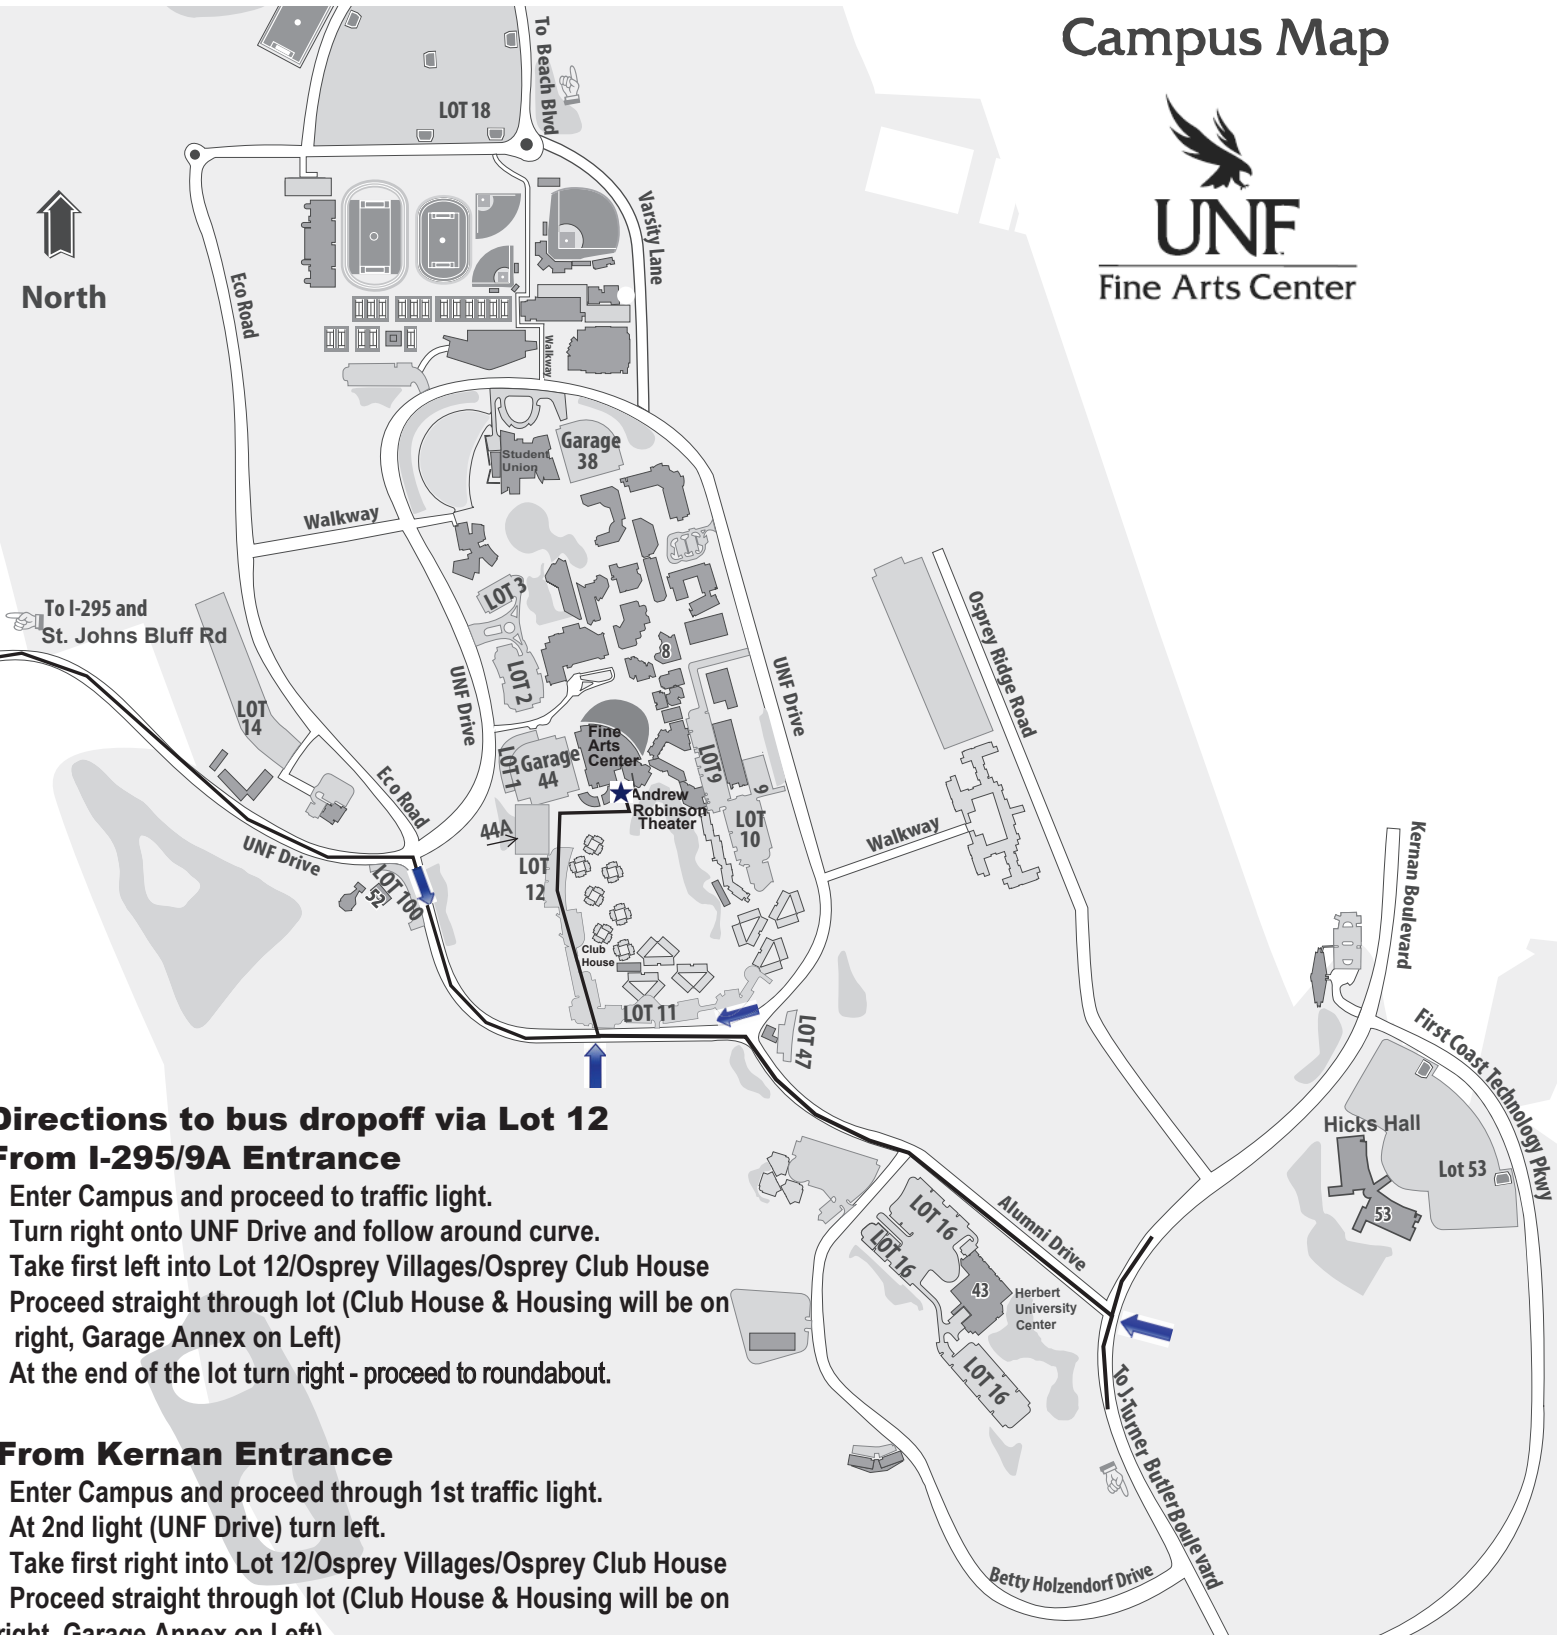

Campus Map

UNF
Fine Arts Center

Directions to bus dropoff via Lot 12 From I-295/9A Entrance

- Enter Campus and proceed to traffic light.
- Turn right onto UNF Drive and follow around curve.
- Take first left into Lot 12/Osprey Villages/Osprey Club House
- Proceed straight through lot (Club House & Housing will be on right, Garage Annex on Left)
- At the end of the lot turn right - proceed to roundabout.

From Kernan Entrance

- Enter Campus and proceed through 1st traffic light.
- At 2nd light (UNF Drive) turn left.
- Take first right into Lot 12/Osprey Villages/Osprey Club House
- Proceed straight through lot (Club House & Housing will be on right, Garage Annex on Left)
- At the end of the lot turn right - proceed to roundabout.

Campus Map

Fine Arts Center

BUS PARKING ON CAMPUS

- Back through Housing Lot 12
- LEFT on to UNF Drive
- RIGHT at the light onto Alumni Drive
- LEFT at 2nd light onto Kernan Blvd
- RIGHT at the light onto First Coast Tech Pkwy
- 2nd RIGHT into Lot 53 - Hicks Hall

Restrooms & a break room with vending machines are on the 1st floor on the left through the glass doors.

RETURN TO FAC FOR PICKUP

- LEFT out of parking lot back to Kernan Blvd
- LEFT on Kernan Blvd
- RIGHT on Alumni Drive
- LEFT onto UNF Drive
- Take 3rd RIGHT into Housing Lot 12
- At the end of the lot turn right - proceed to roundabout.