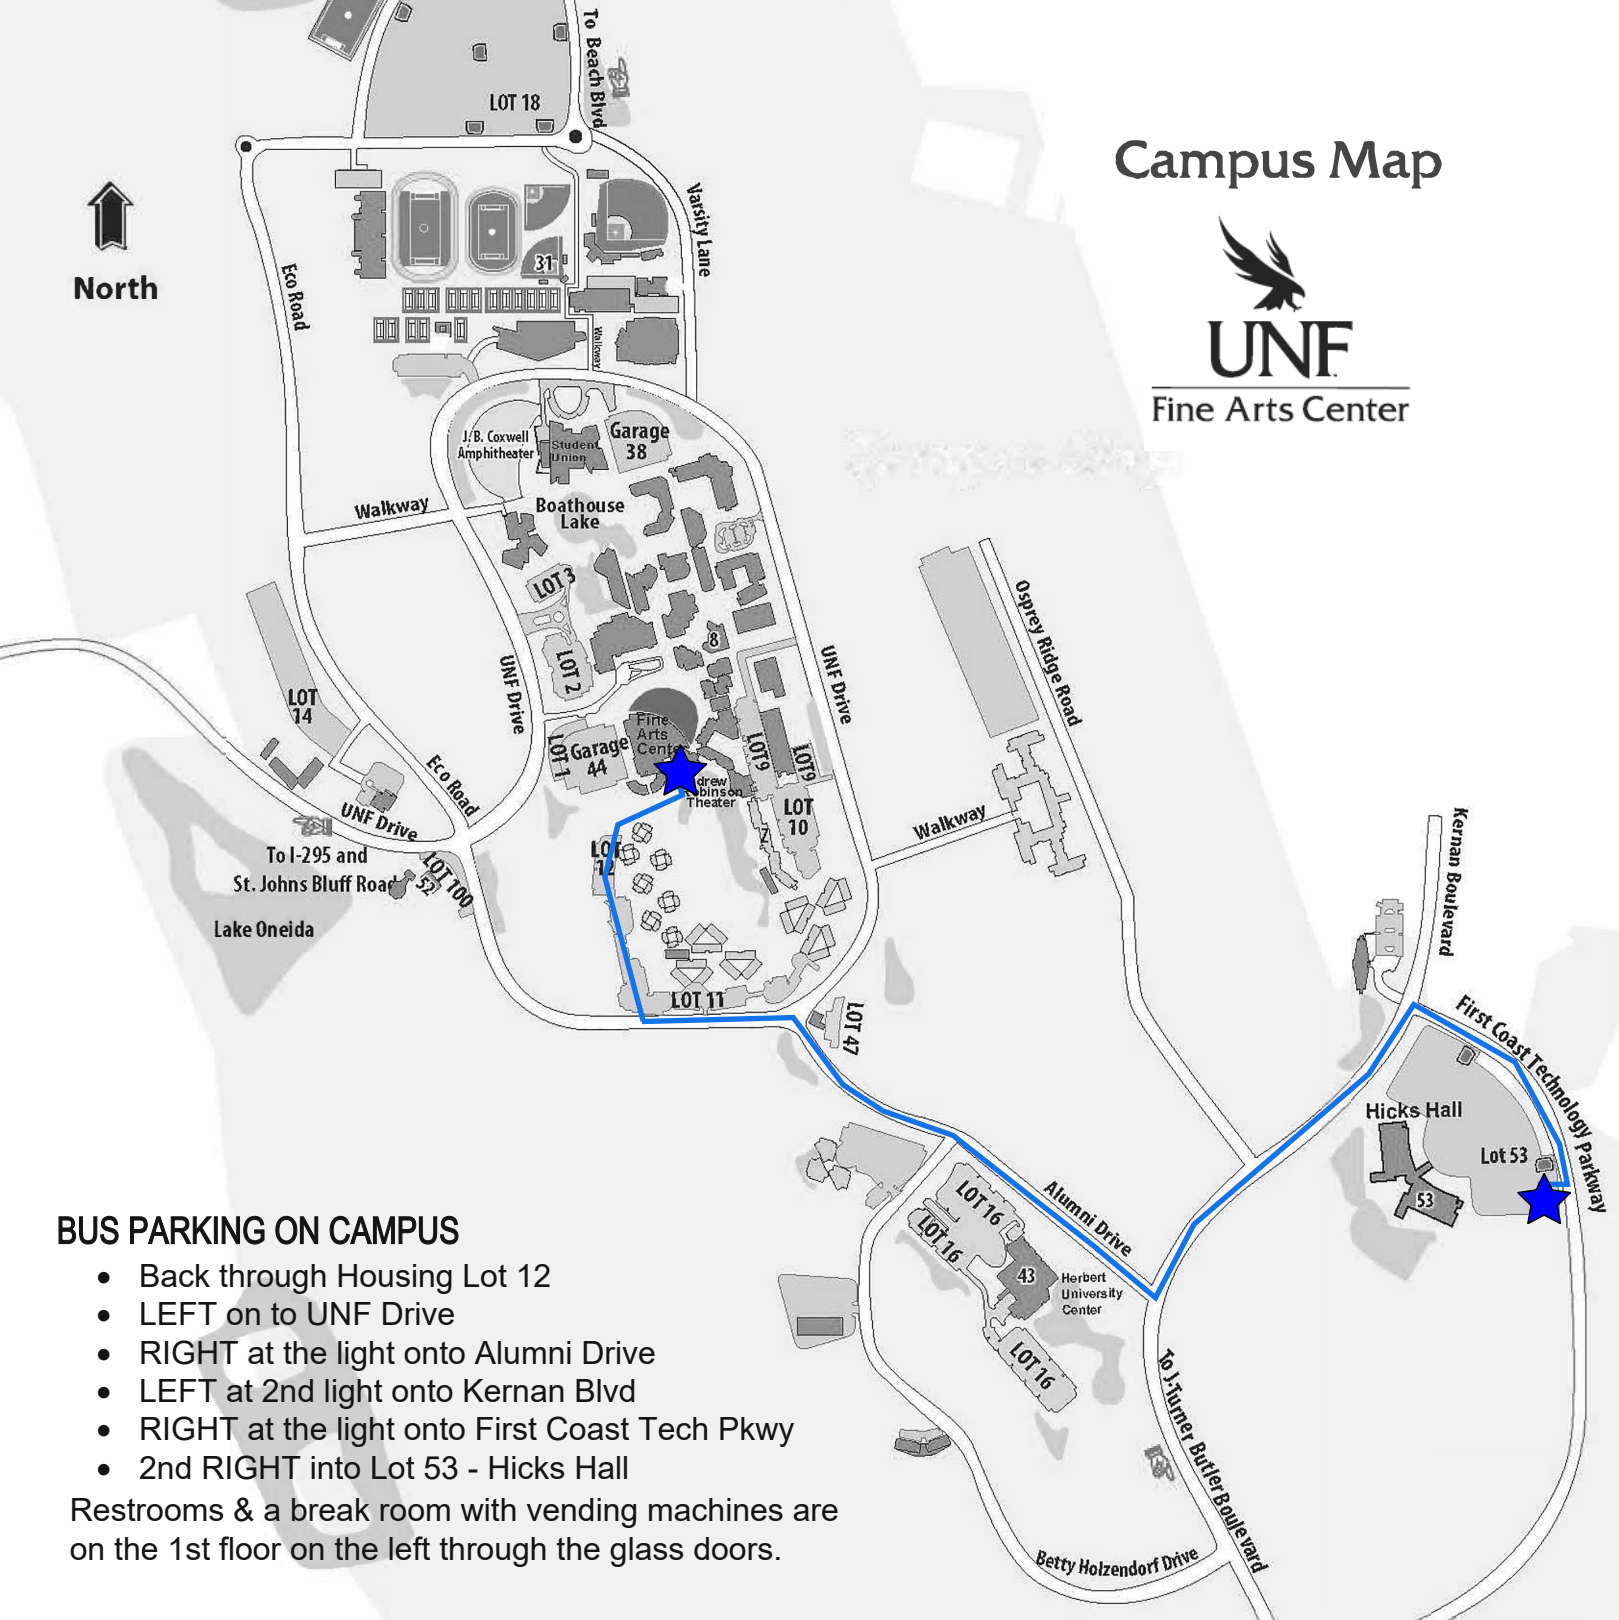

Campus Map

UNF
Fine Arts Center

Directions to bus dropoff via Lot 12 From I-295/9A Entrance

- Enter Campus and proceed to traffic light.
- Turn right onto UNF Drive and follow around curve.
- Take first left into Lot 12/Osprey Villages/Osprey Club House
- Proceed straight through lot (Club House & Housing will be on right, Garage Annex on Left)
- At the end of the lot turn right - proceed to roundabout.

From Kernan Entrance

- Enter Campus and proceed through 1st traffic light.
- At 2nd light (UNF Drive) turn left.
- Take first right into Lot 12/Osprey Villages/Osprey Club House
- Proceed straight through lot (Club House & Housing will be on right, Garage Annex on Left)
- At the end of the lot turn right - proceed to roundabout.

Campus Map

Fine Arts Center

BUS PARKING ON CAMPUS

- Back through Housing Lot 12
- LEFT on to UNF Drive
- RIGHT at the light onto Alumni Drive
- LEFT at 2nd light onto Kernan Blvd
- RIGHT at the light onto First Coast Tech Pkwy
- 2nd RIGHT into Lot 53 - Hicks Hall

Restrooms & a break room with vending machines are on the 1st floor on the left through the glass doors.

RETURN TO FAC FOR PICKUP

- LEFT out of parking lot back to Kernan Blvd
- LEFT on Kernan Blvd
- RIGHT on Alumni Drive
- LEFT onto UNF Drive
- Take 3rd RIGHT into Housing Lot 12
- At the end of the lot turn right - proceed to roundabout.