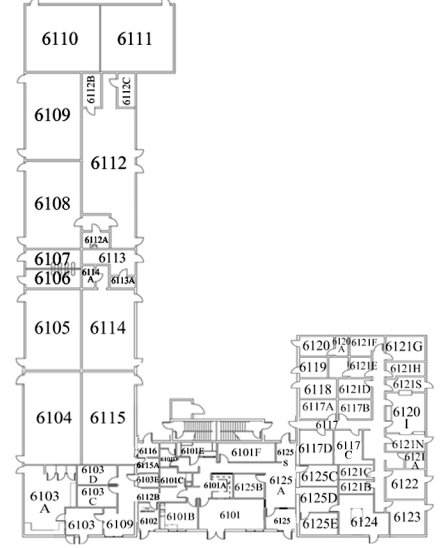

Broward Blvd.

Broward Blvd.

Outside Educational Center