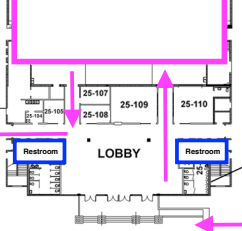

- Elevator
- Stairs
- Rest Room
- Teacher's Planning
- Kitchen/Snack Bar

Auxiliary Performance (GYM)

East Campus
1000 - 6000

2500 Building
1st Floor

Auxiliary Practice/
Warm-up
Space

3000 Building
1st Floor

3000 Building
2nd Floor

4000 Building
American Academy

Musco 4124/4125	4126
	4127
4123	4128
4122	4129
4121	Reading Lab
	4130
4118	Bovenzi 4131
4117	4132
Academy Office	

The Oasis
Concessions

CANAL

American Heritage School
American Academy

1000 Building

2000 Building

**Parking
Garage**

**General
Parking**

Lot 1

**Adjudicator
Parking**

Pavillion

**Bus/Equipment Truck
Parking**

Lot 2

5000 Building
1st Floor

Broward Blvd.

Broward Blvd.

Outside Educational Center