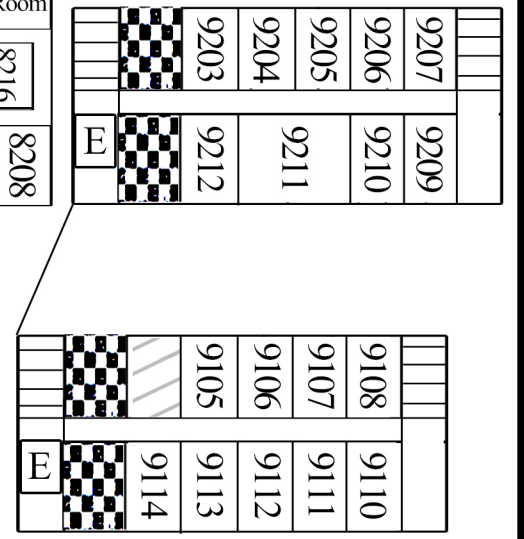

- Elevator
- Stairs
- Rest Room
- Teacher's Planning
- Kitchen/Snack Bar

West Campus
6000 - 9000

CANAL

8000 Building 2nd Floor

8000 Building

9000 Building 2nd Floor

9000 Building

Flamingo Blvd.