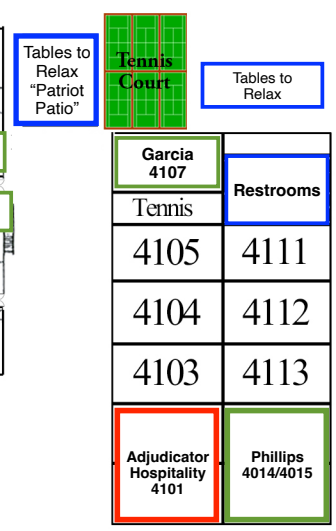

4000 Building
American Academy

Musco 4124/4125	4126
	4127
4123	4128
4122	4129
4121	Reading Lab
	4130
4118	Bovenzi 4131
4117	4132
Academy Office	

The Oasis
Concessions

CANAL

American Heritage School
American Academy