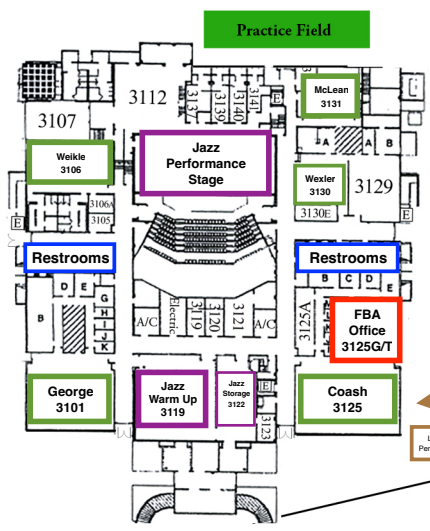

- Elevator
- Stairs
- Rest Room
- Teacher's Planning
- Kitchen/Snack Bar

Auxiliary Performance (GYM)

East Campus
1000 - 6000

2500 Building
1st Floor

Auxiliary Practice/
Warm-up
Space

3000 Building
1st Floor