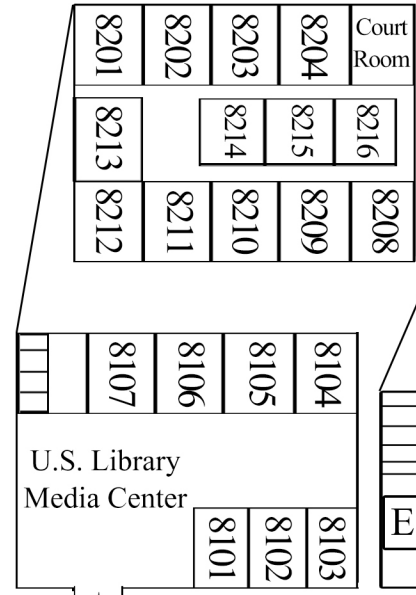

- Elevator
- Stairs
- Rest Room
- Teacher's Planning
- Kitchen/Snack Bar

West Campus
6000 - 9000

CANAL

8000 Building 2nd Floor

8000 Building

9000 Building 2nd Floor

9000 Building

Flamingo Blvd.