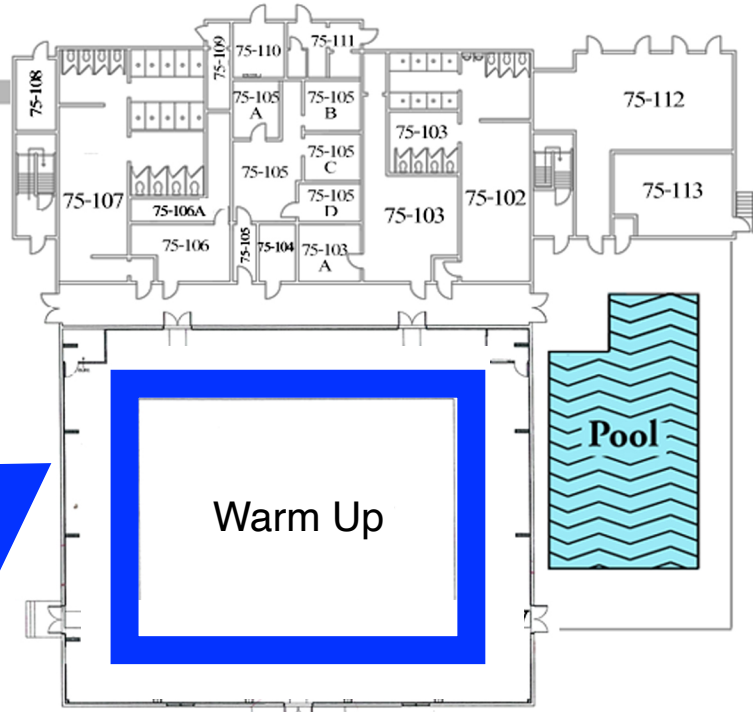

**Bus/Equipment Truck
Parking**

Lot 2

5000 Building
1st Floor

Broward Blvd.

Broward Blvd.

Outside Educational Center

American Heritage School American Academy

12200 West Broward Boulevard, Plantation FL, Florida 33325
954-472-0022 www.ahschool.com

- Elevator
- Stairs
- Rest Room
- Teacher's Planning
- Kitchen/Snack Bar

West Campus
6000 - 9000

CANAL

8000 Building 2nd Floor

8000 Building

9000 Building 2nd Floor

9000 Building

Flamingo Blvd.