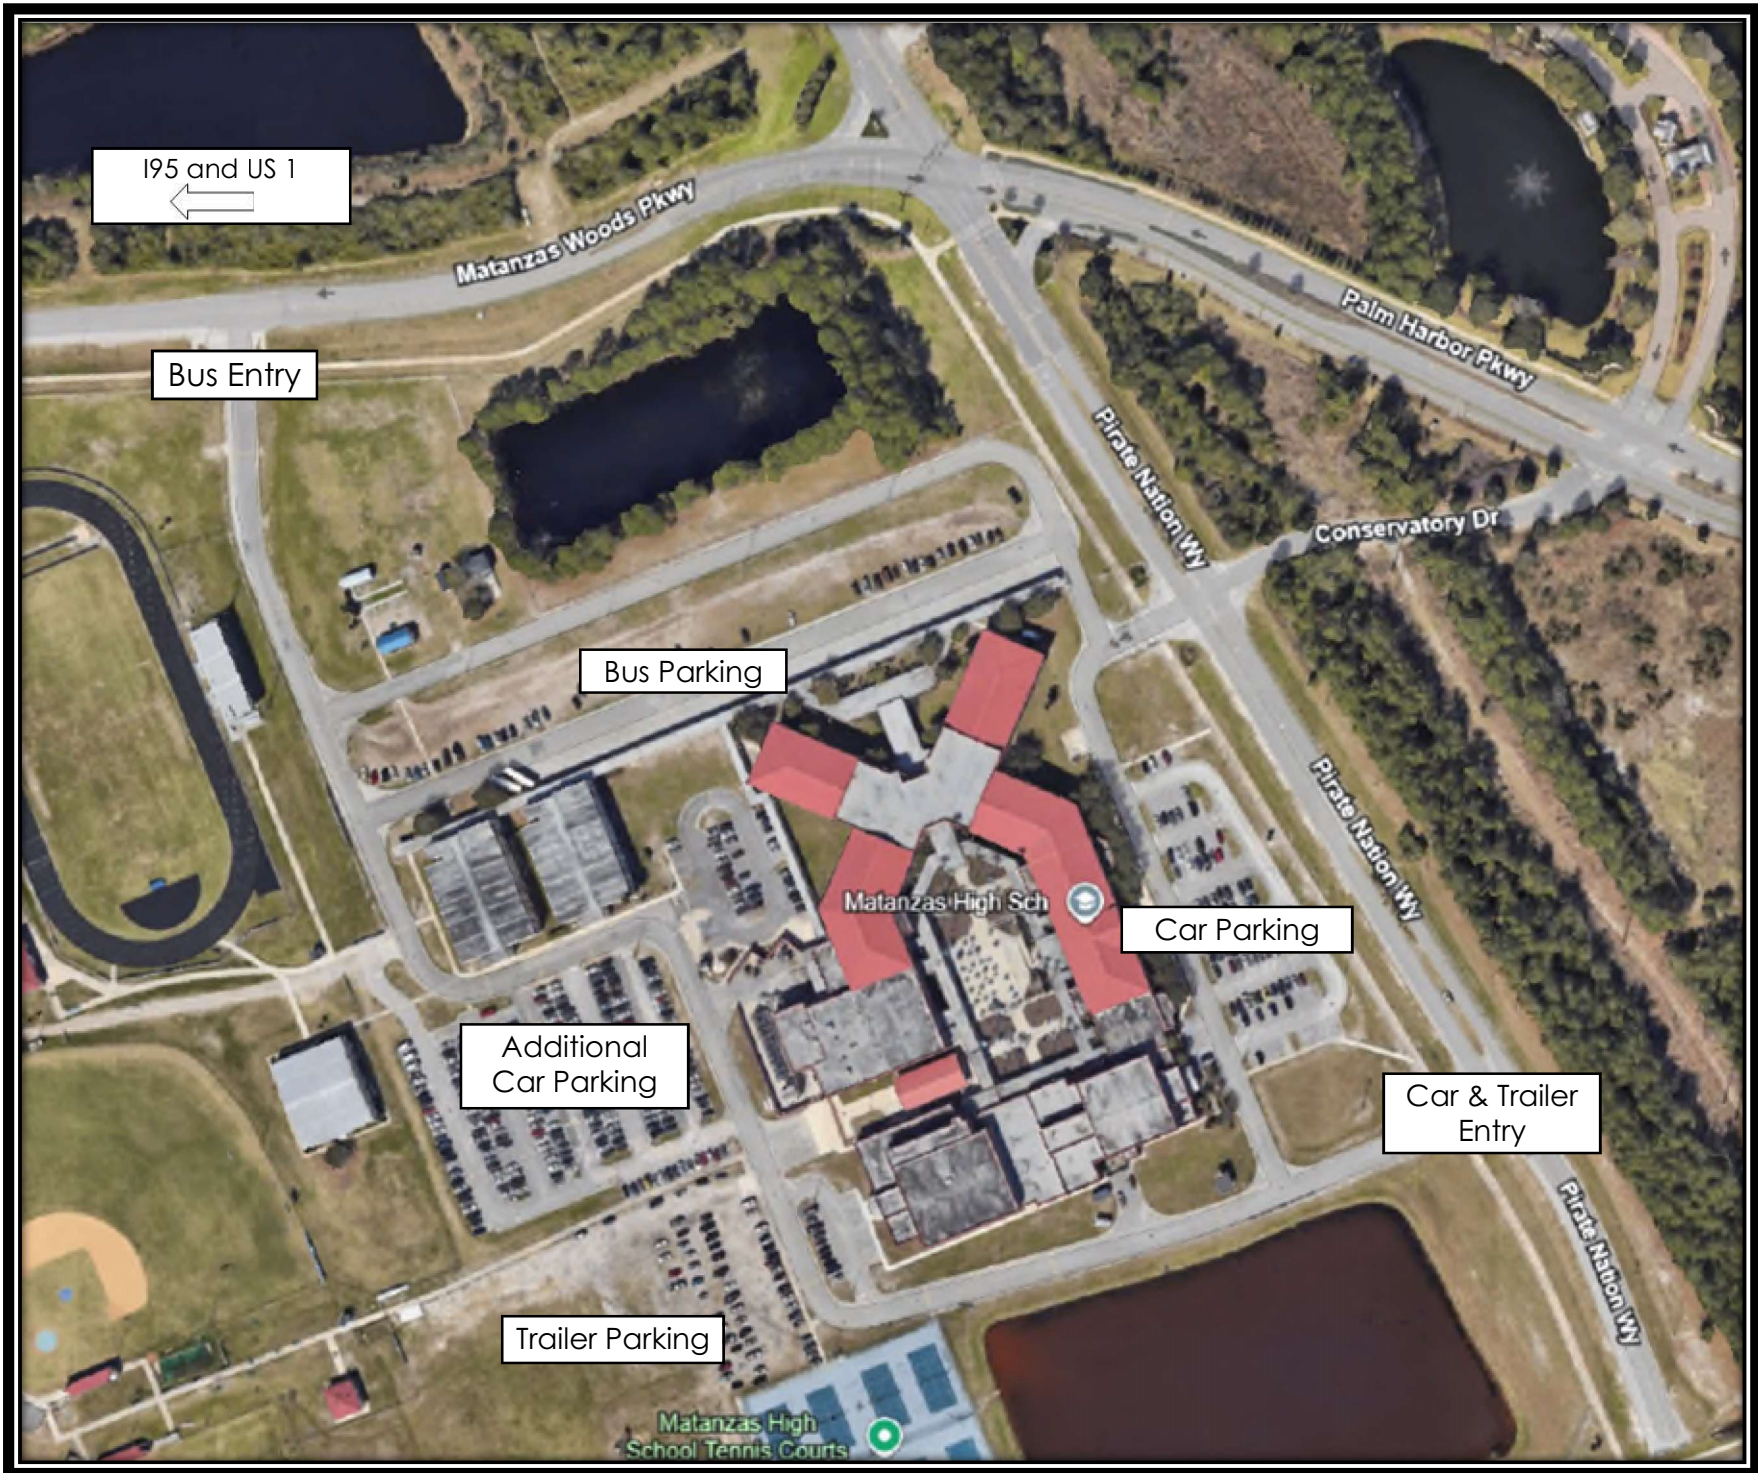

**Cars & trailers** continue to the next traffic light and turn right onto Pirate Nation Way, then right into the last entrance.

Car parking is in front of the school, with additional parking behind the school in the paved lot.

Trailers continue straight to unload & then park in the dirt lot beside the tennis courts.

**Entry & check** in through the school main entrance.

**Jazz spectators** enter through Pirate Theater lobby.

**Guard spectators** enter through gym lobby (back of the school).