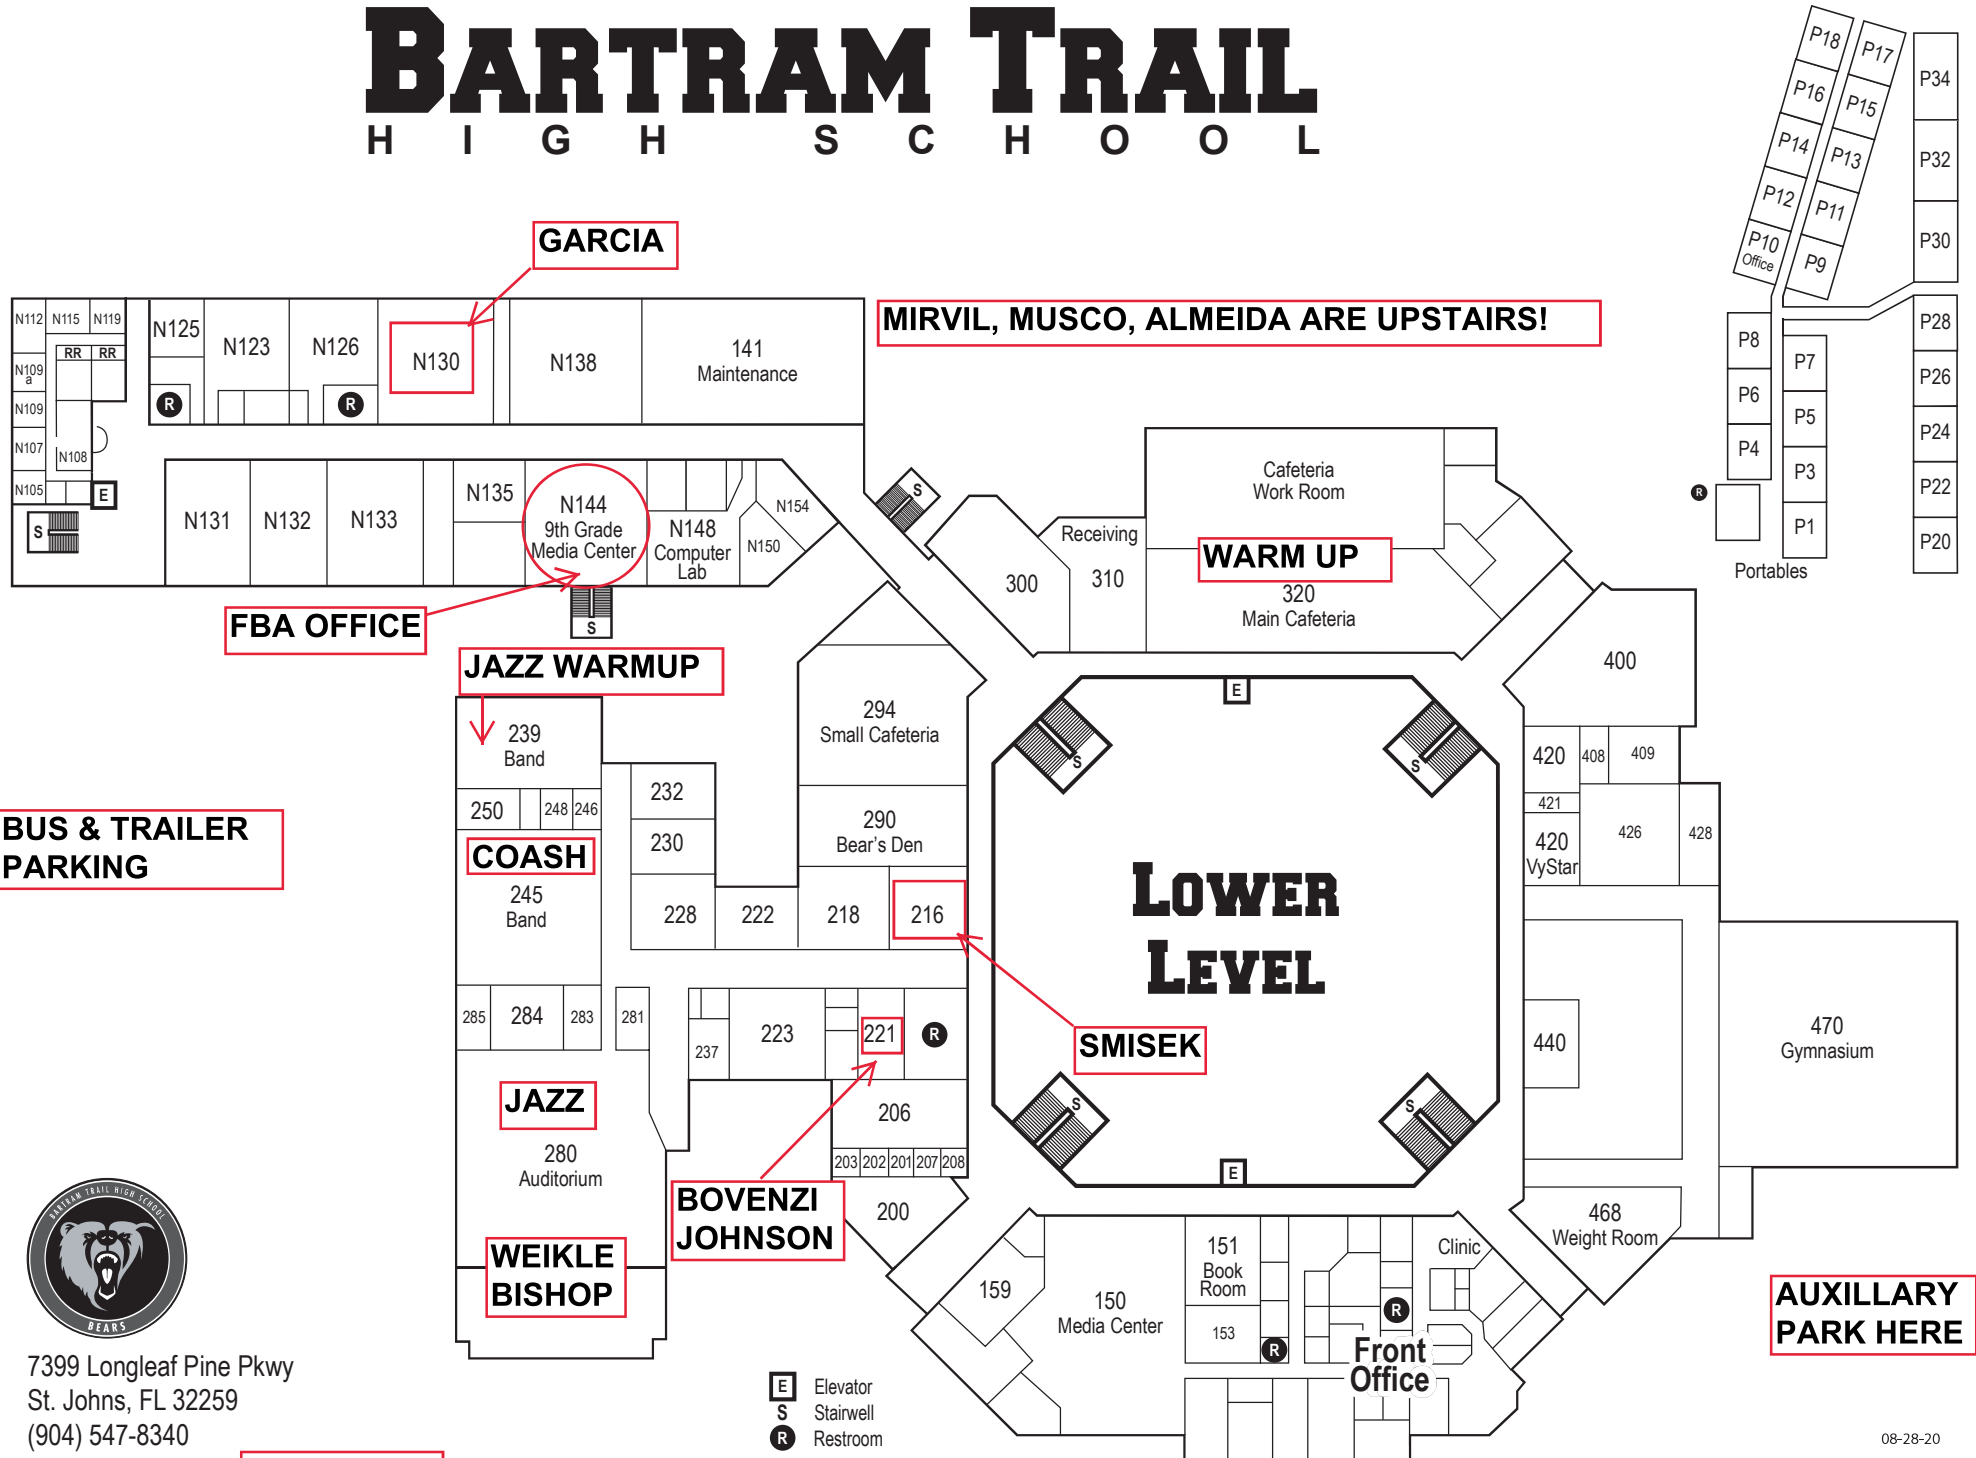

# BARTRAM TRAIL

## H I G H S C H O O L

7399 Longleaf Pine Pkwy  
 St. Johns, FL 32259  
 (904) 547-8340

**STANDARD  
 PARKING**