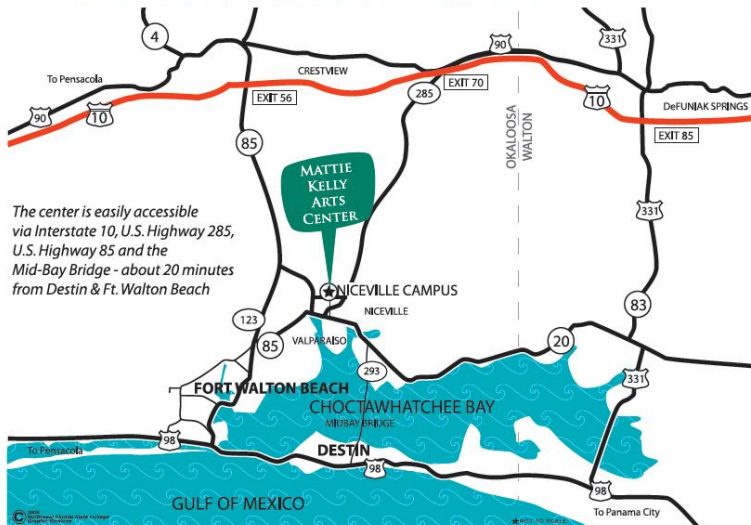

MATTIE KELLY ARTS CENTER
NORTHWEST FLORIDA STATE COLLEGE
100 College Blvd., Niceville, Florida (850) 729-6000

www.mattiekellyartscenter.org
National Broadway & Artist Series,
Northwest Florida Symphony Orchestra, Art Galleries & more!
See website for current schedule of events & ticket sales.