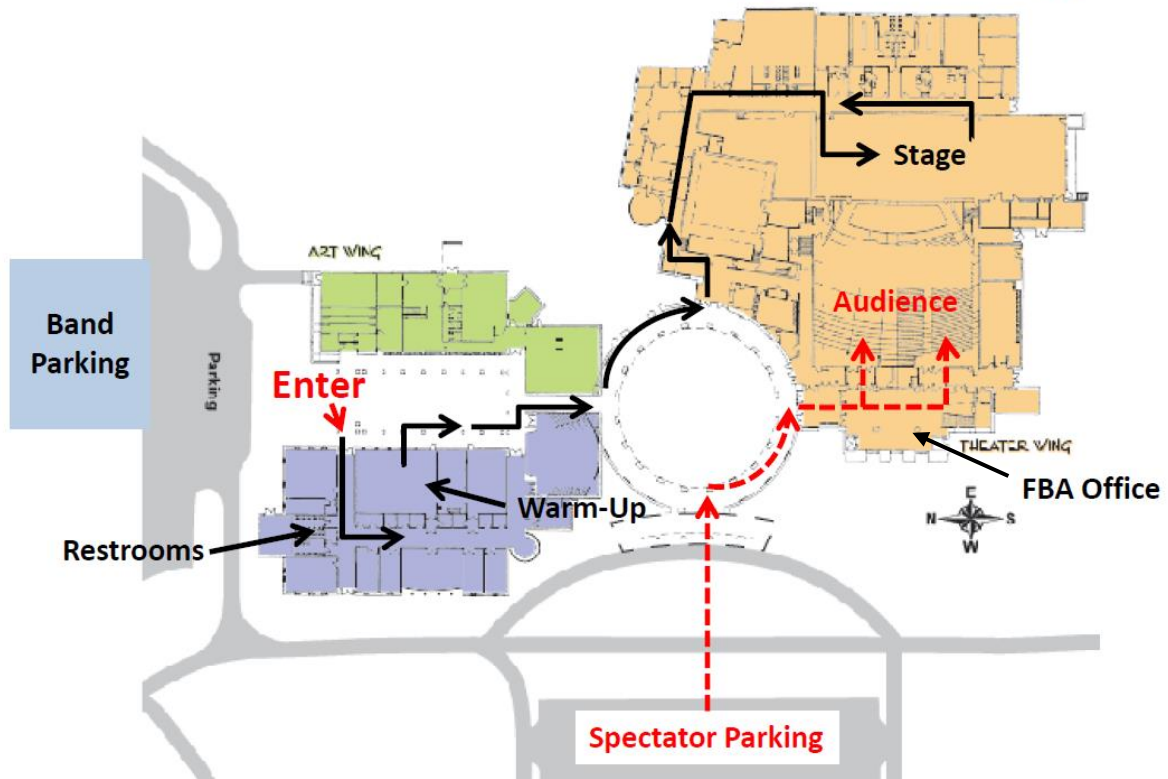

Mattie Kelly ARTS CENTER

NORTHWEST FLORIDA STATE COLLEGE