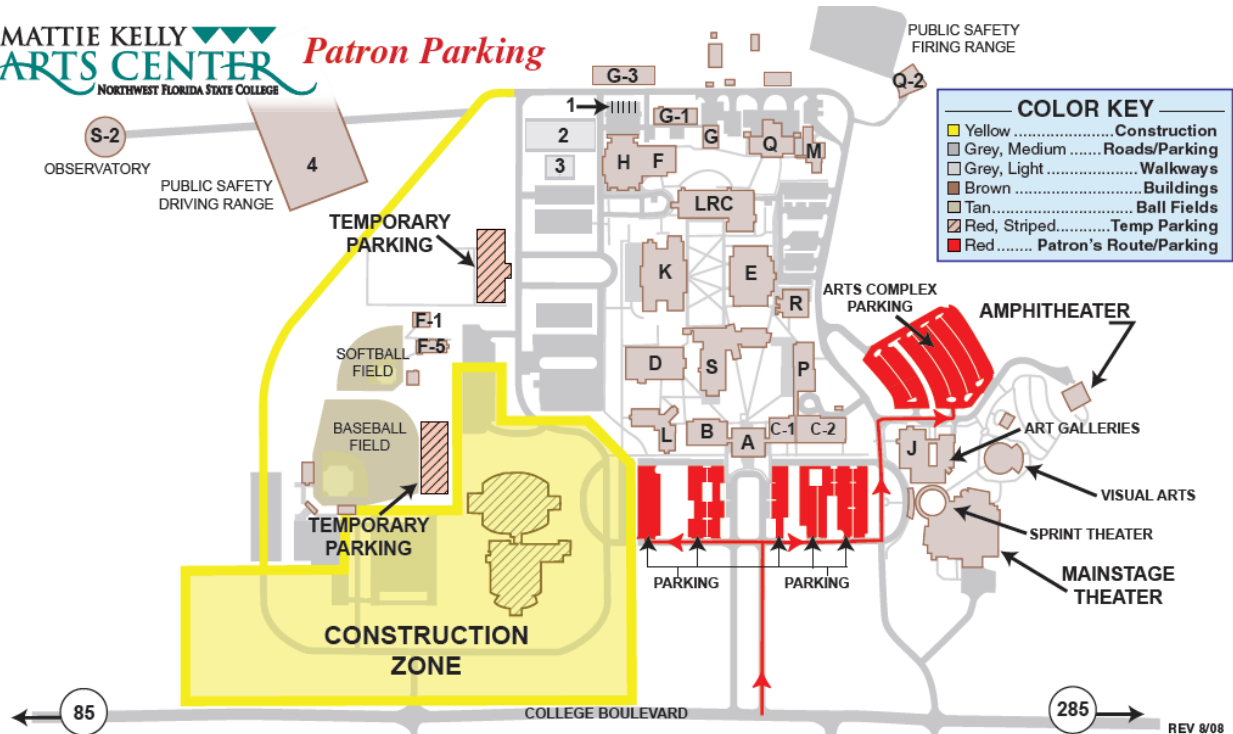

### From Destin/Panama City (Hwy 98)

- From Hwy. 98, turn NORTH on Danny Wuerffel Way at Destin Commons complex
- Continue on to Mid-Bay Bridge
- Continue on to White Point Road until reaching Hwy. 20, John Sims Parkway
- Turn left on Hwy. 20 until reaching Palm Blvd. in center of Niceville, adjacent to Niceville High School
- Turn right on Palm, continue through one stop light until reaching College Blvd.

*Patron Parking*

**COLOR KEY**

- Yellow ..... Construction
- Grey, Medium ..... Roads/Parking
- Grey, Light ..... Walkways
- Brown ..... Buildings
- Tan ..... Ball Fields
- Red, Striped ..... Temp Parking
- Red ..... Patron's Route/Parking

**KEY**

ROTC.....	F-1
Strength Center.....	F-5
Utilities.....	G
Maintenance.....	G-1
Receiving/Grounds.....	G-3
Gymnasium/Wellness Center.....	H
Mattie Kelly Fine & Performing Arts Center.....	J
College Mall/College Store/SGA.....	K
Learning Resources Center.....	LRC
Math.....	L